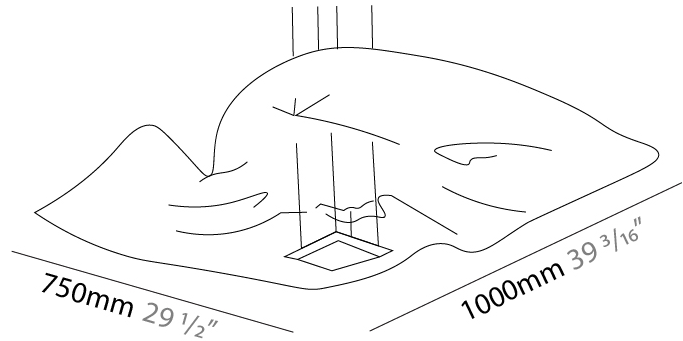

PROJECT	_____
TYPE	_____
SPECIFIER	_____
QUANTITY	_____
DATE	_____

CRASH SURFACE

D132053- _____
base number

1. To build a product code in our configurator select the specify button on the base model # product page
2. To build a manual product code on this datasheet choose from the options listed below in blue font and add the suffix to the base model #

GENERAL

Series: Crash
Brand: Knikerboker
Division: Design
Mounting Type: Surface
Mounting Location: Ceiling

PHYSICAL

Shape: Rectangle
Length (mm): 750
Length (in): 29 1/2
Width (mm): 750
Width (in): 29 1/2
Extension (mm): 150
Extension (in): 5 7/8
Light Distribution: Indirect
Fixture Finish: EWH / EBK / MAN / COF / PRD / SLF / GLF / CLF / BRL / EWS / EWG / EWC / EWR / EBS / EBG / EBC / EBC / EBB / MAS / MAD / MAC / MAB / COS / CGO / CCL / CBL / PRS / PRG / PRC / PRB
Fixture Material: Metal

ELECTRICAL

Lamp Type: LED
Input Wattage (W): 21
Total Output Wattage (W): 20
Dimming: Tri-Mode (Non-Dimming and Phase Dimming (120Vac only) and 0-10V Dimming)
Driver Included: Yes
Driver Location: Integrated
Driver Type: Constant Current - Universal
Driver Class: Class 2
Input Voltage (V): 120 - 277
Constant Current (MA): 250
Upon Request: 0-10Vdc dimming / Phase dimming @120Vac / 277Vac

LED

Number of LEDs: 2
Color Temperature (°K): 3000
Max. Delivered Lumen (lm): 1100
CRI: >85 CRI
Lamp Life (hrs): 50000

OPTICAL

RATINGS AND CERTIFICATIONS

Certified By: Certified for North American Standards
IP rating: IP20