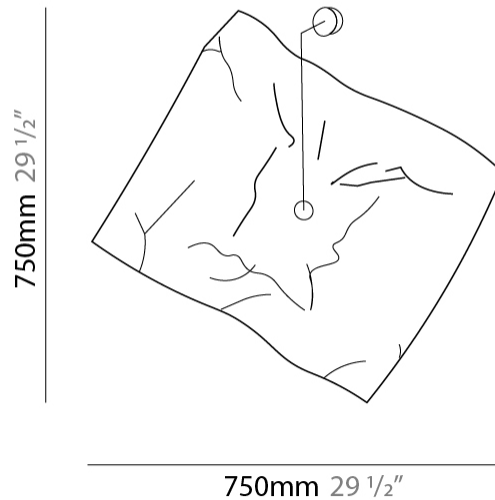

PROJECT	_____
TYPE	_____
SPECIFIER	_____
QUANTITY	_____
DATE	_____

CRASH SURFACE

D133000-

base number Finish
Options

1. To build a product code in our configurator select the specify button on the base model # product page
2. To build a manual product code on this datasheet choose from the options listed below in blue font and add the suffix to the base model #

GENERAL

Series: Crash
Brand: Knikerboker
Division: Design
Mounting Type: Surface
Mounting Location: Wall
Subcategory: Ambient

PHYSICAL

Shape: Square
Length (mm): 750
Length (in): 29 1/2
Width (mm): 750
Width (in): 29 1/2
Extension (mm): 260
Extension (in): 10 1/4
Light Distribution: Indirect
Fixture Finish: EWH / EBK / MAN / COF / PRD / SLF / GLF / CLF / BRL
Fixture Material: Metal

ELECTRICAL

Lamp Type: LED
Input Wattage (W): 10.5
Total Output Wattage (W): 10
Dimming: Tri-Mode (Non-Dimming and Phase Dimming (120Vac only) and 0-10V Dimming)
Driver Included: Yes
Driver Location: Integrated
Driver Type: Constant Current - Universal
Driver Class: Class 2
Input Voltage (V): 120 - 277
Constant Current (MA): 250
Upon Request: 0-10Vdc dimming / Phase dimming @120Vac only / Non-dimming 120/277Vac

LED

Number of LEDs: 1
Color Temperature (°K): 3000
Max. Delivered Lumen (lm): 1100
CRI: >85 CRI
Lamp Life (hrs): 50000

OPTICAL

RATINGS AND CERTIFICATIONS

Certified By: Certified for North American Standards
IP rating: IP20